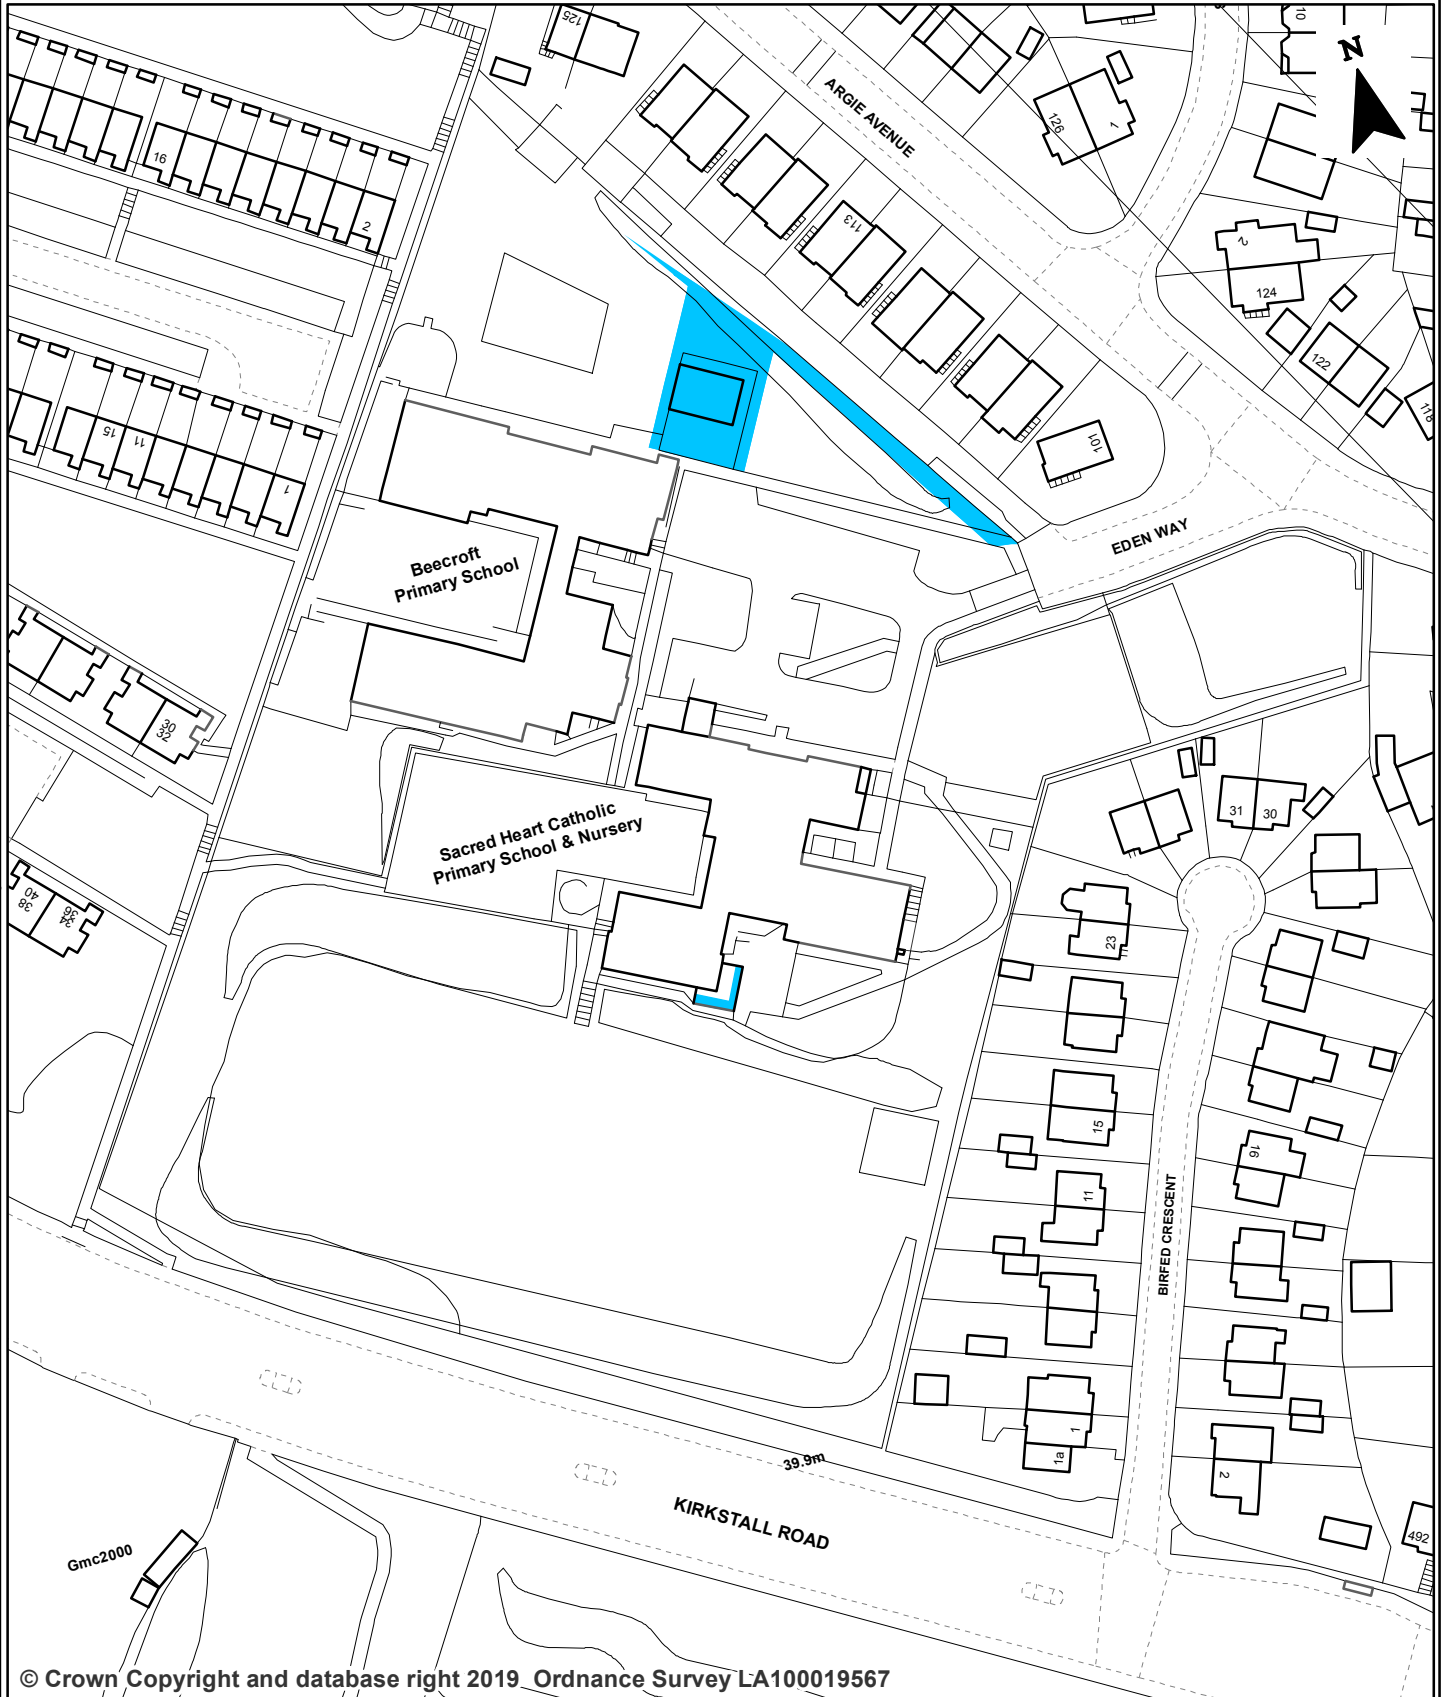

SACRED HEART CATHOLIC PRIMARY SCHOOL  
 ARGIE AVENUE  
 BURLEY  
 LEEDS LS4

© Crown Copyright and database right 2019 Ordnance Survey LA100019567

You are not permitted to copy, sub-licence, distribute or sell any of this data to third parties in any form.  
 Produced by Land Records, City Development, Leeds City Council

PREP BY: M. CHRISTIAN  
 DATE SAVED: 23/06/2020  
 OS No: SE2635SE  
 SCALE: 1:1,250

**PLAN No 17356/T**